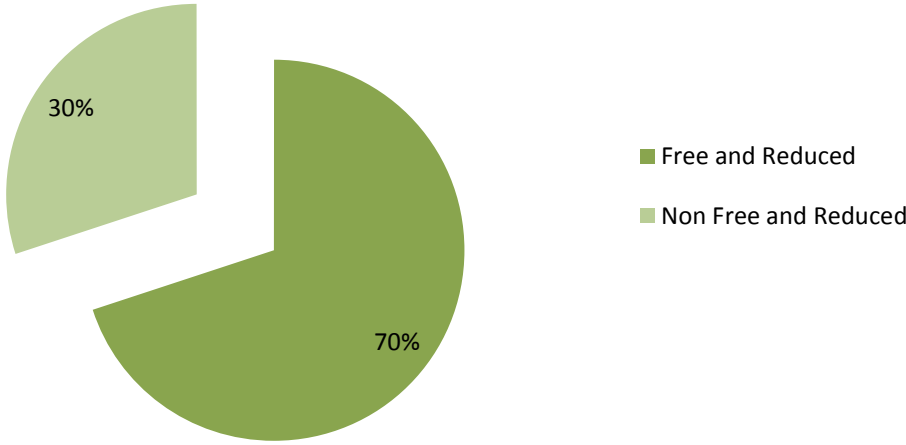

Aurora Central High School Demographics

Total enrollment = 2,172

School Enrollment & Demographics from Oct. Count 2015

Free & Reduced Lunch Rate

Seventy percent of the students qualify for free/reduced priced meals.
 Thirty percent of the students do not qualify for free/reduced priced meals