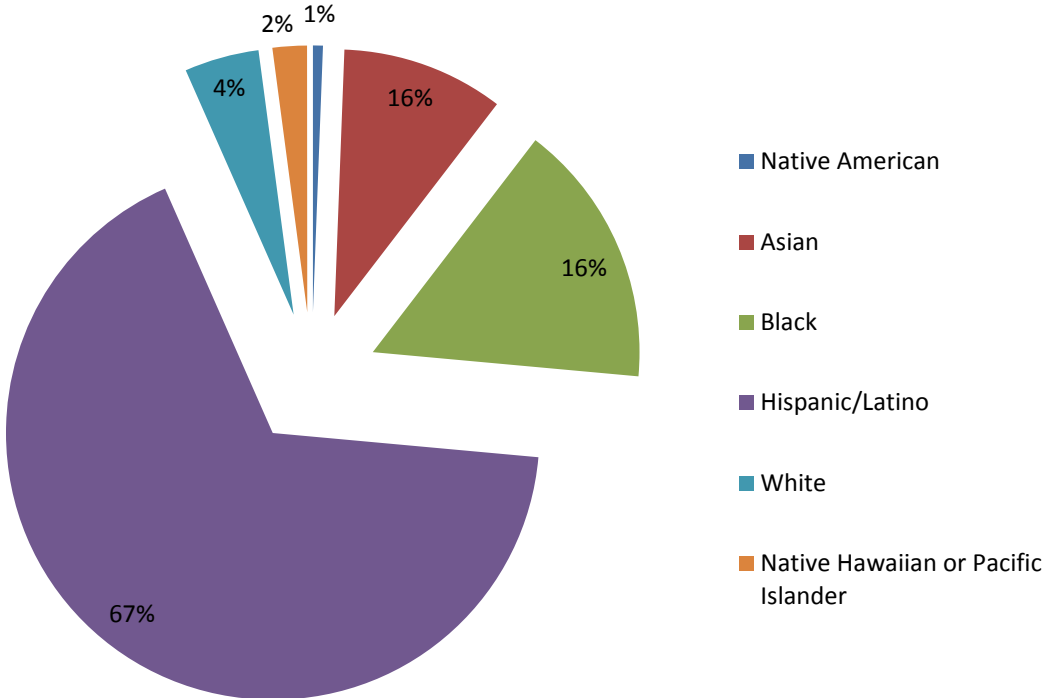

Aurora Central High School Demographics

Total enrollment = 2,172

School Enrollment & Demographics from Oct. Count 2015

Free & Reduced Lunch Rate

Seventy percent of the students qualify for free/reduced priced meals.
 Thirty percent of the students do not qualify for free/reduced priced meals